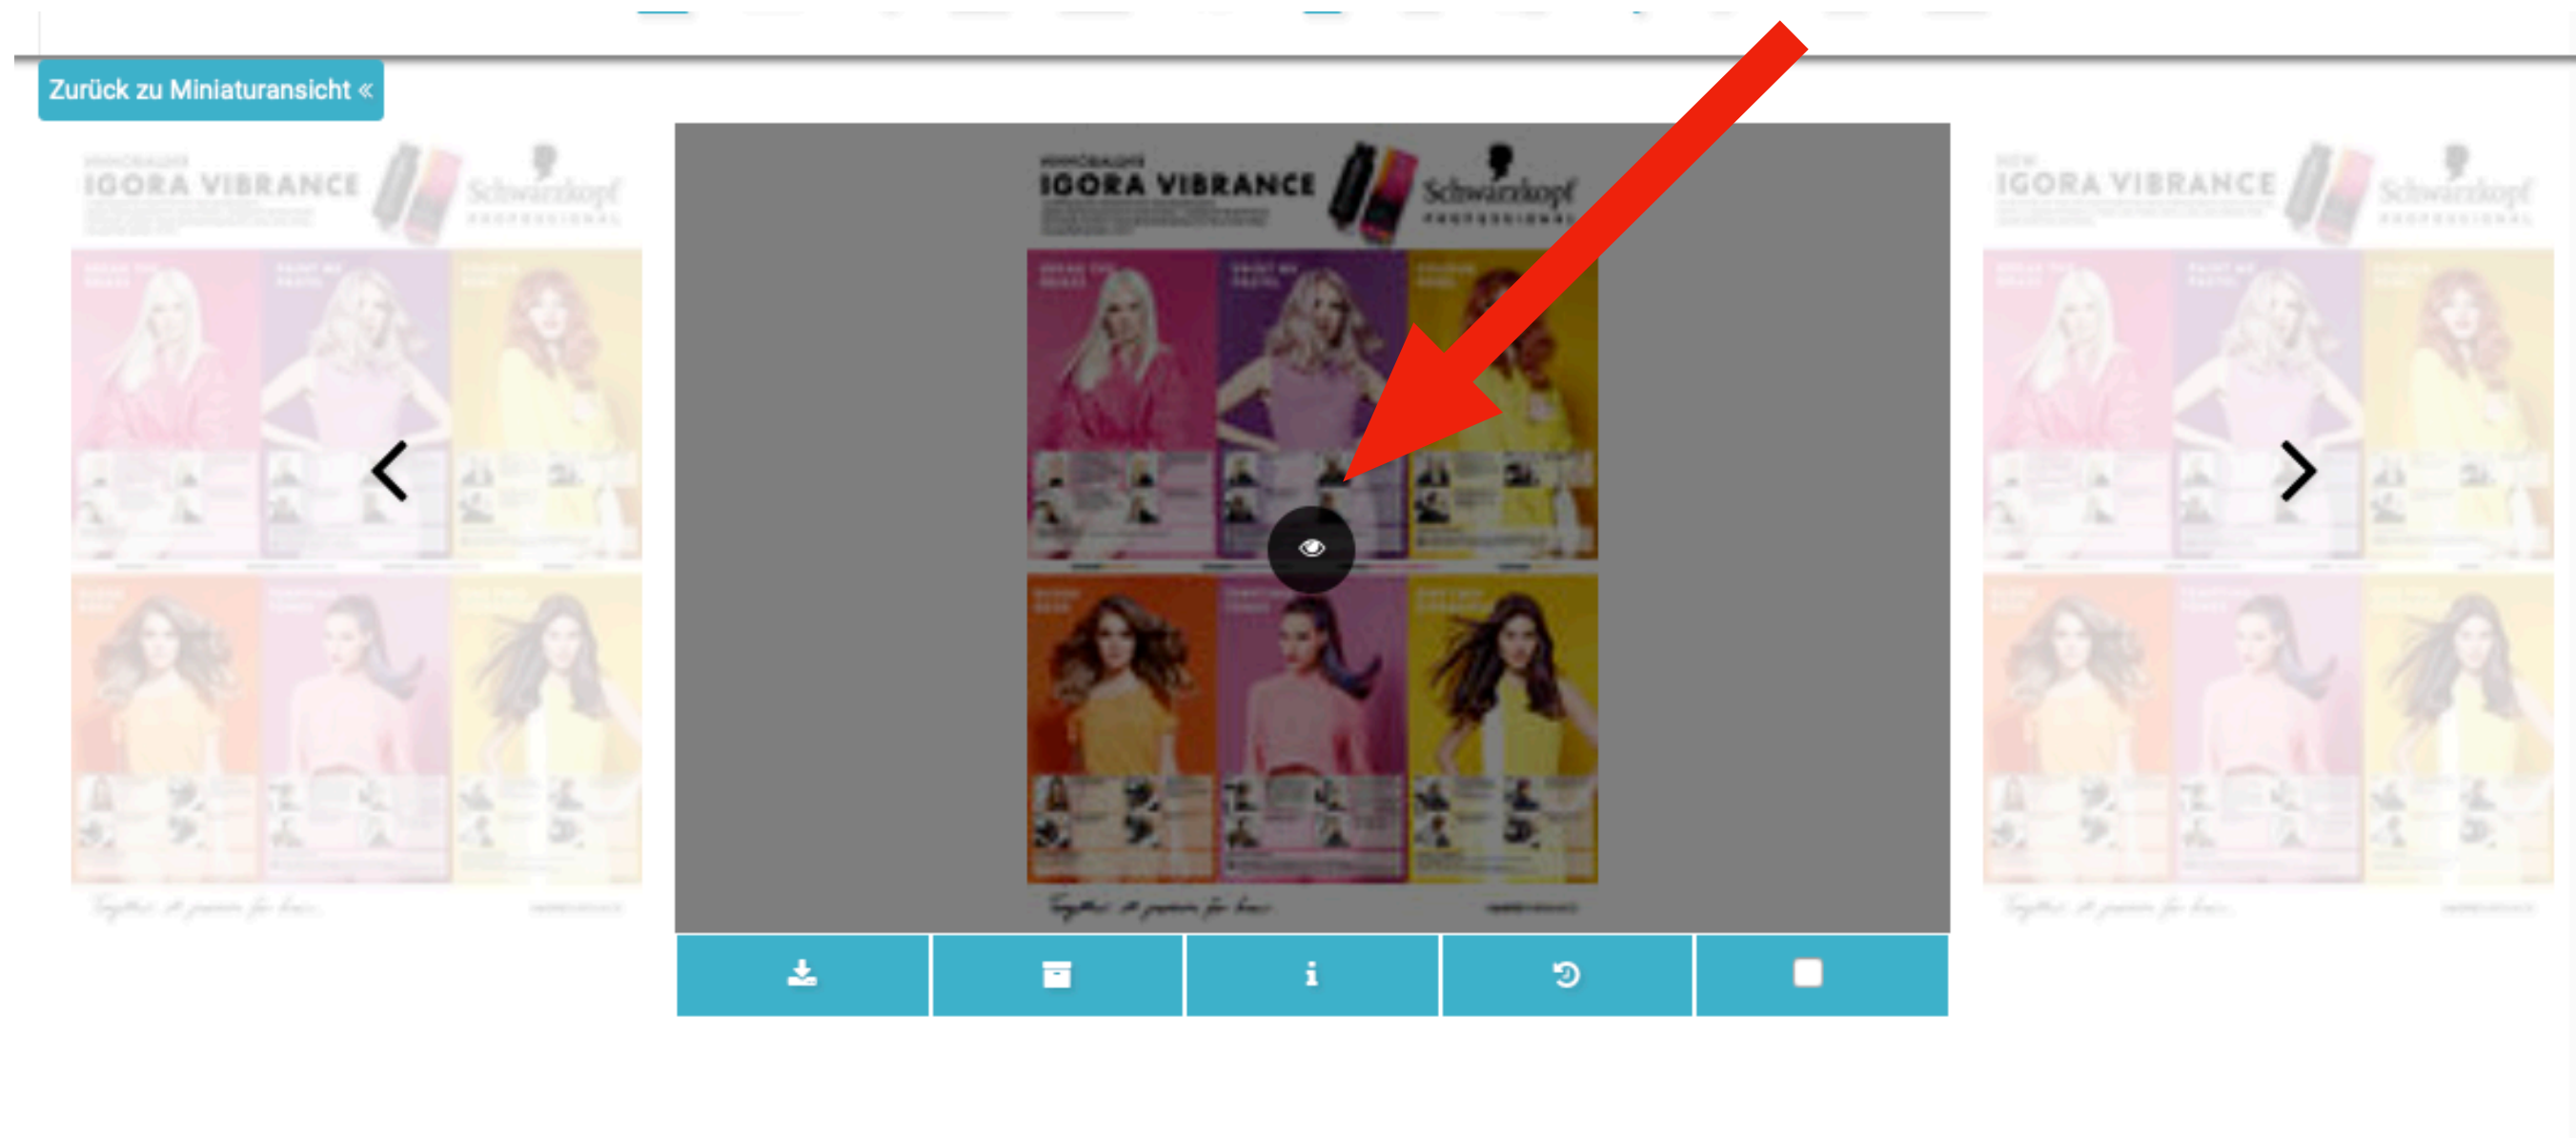

Browse INDD with links

Click „eye“ here