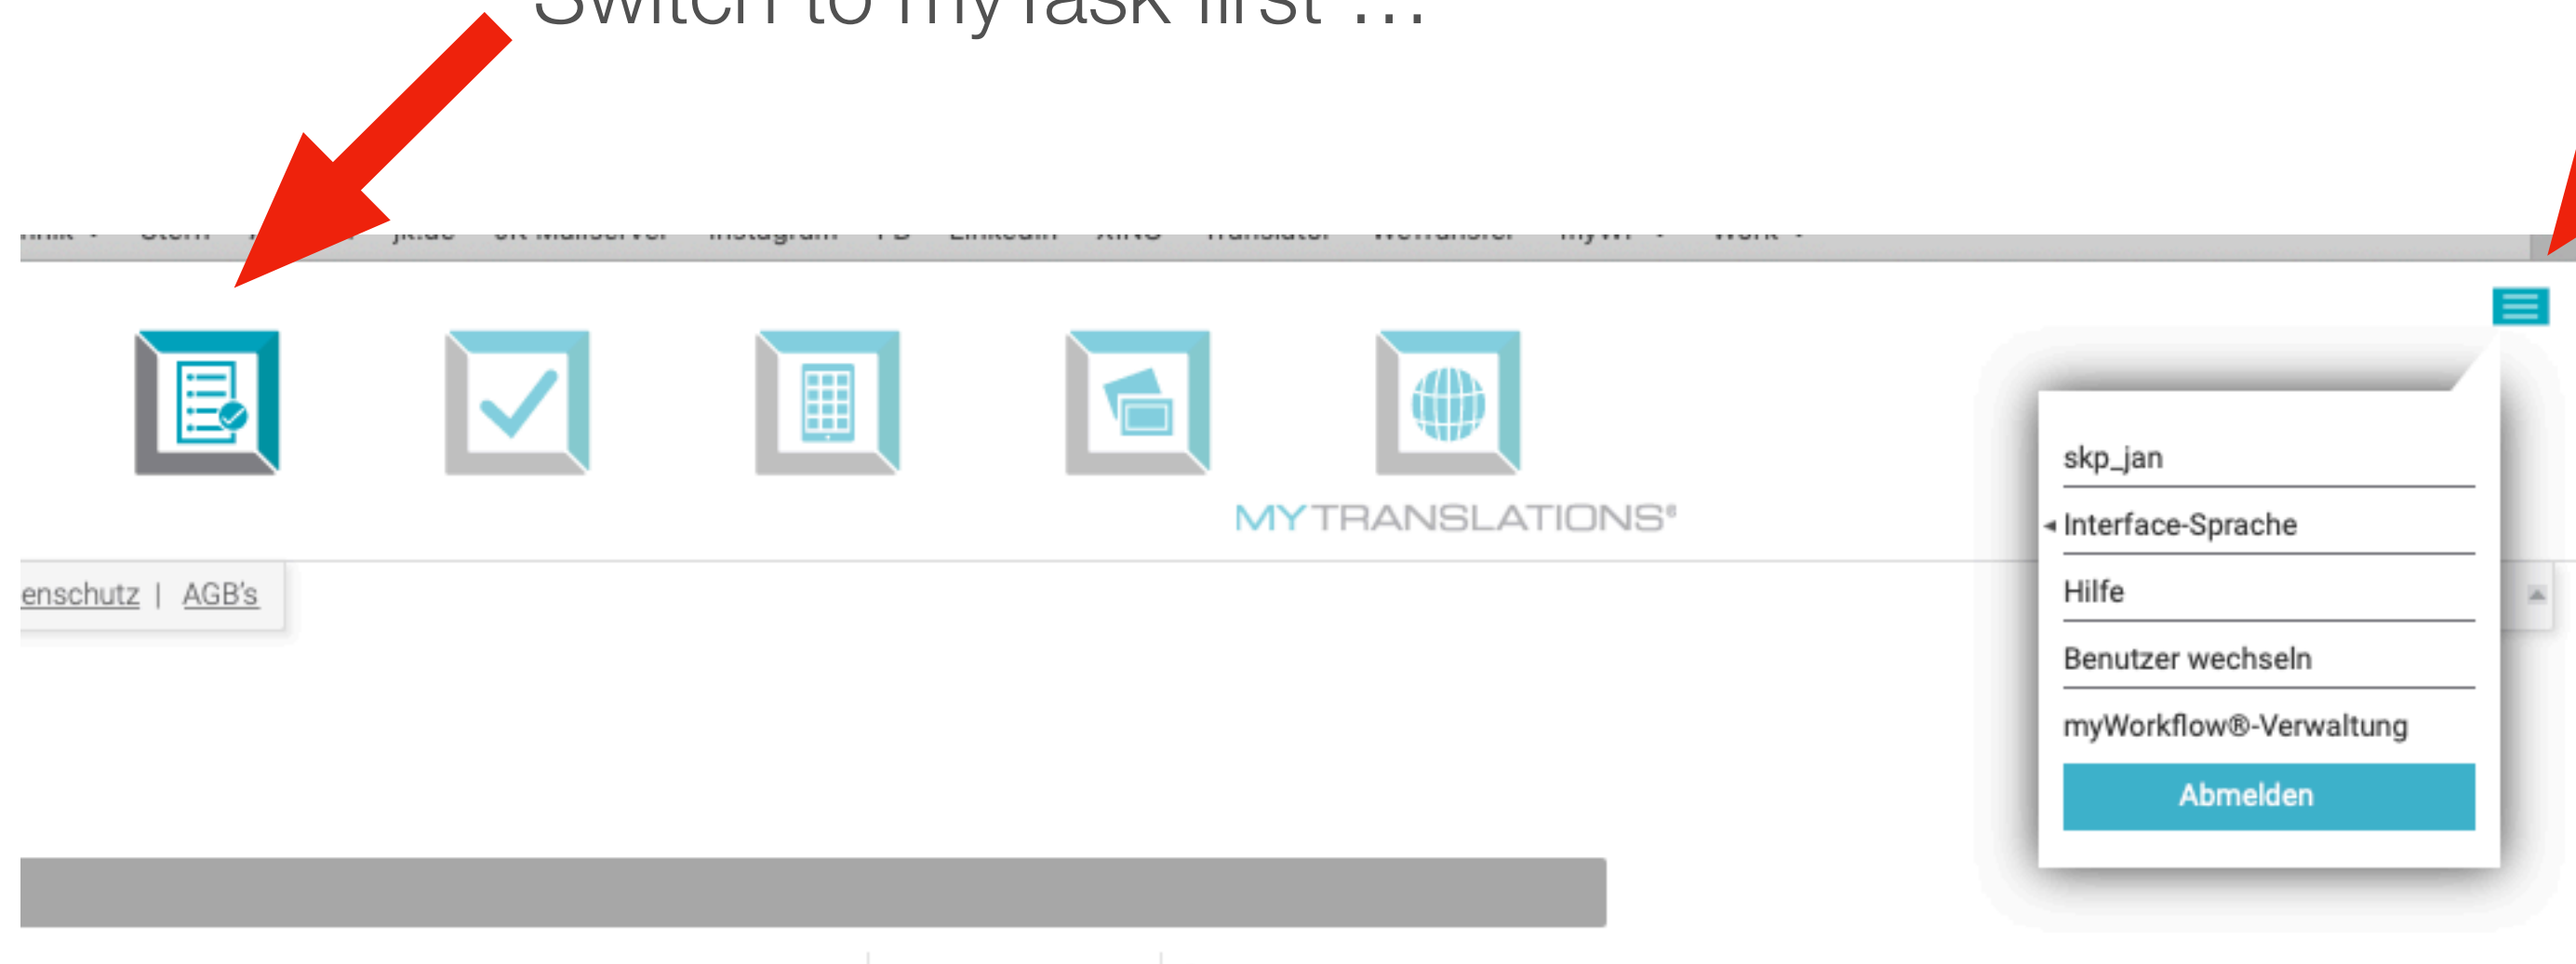

Change password

Switch to myTask first ...

... then click here

... to be able to change your system password

The screenshot shows a web browser window with the URL "beautypro.myworkflow.de". The page title is "Einstellungen". The form contains the following fields: